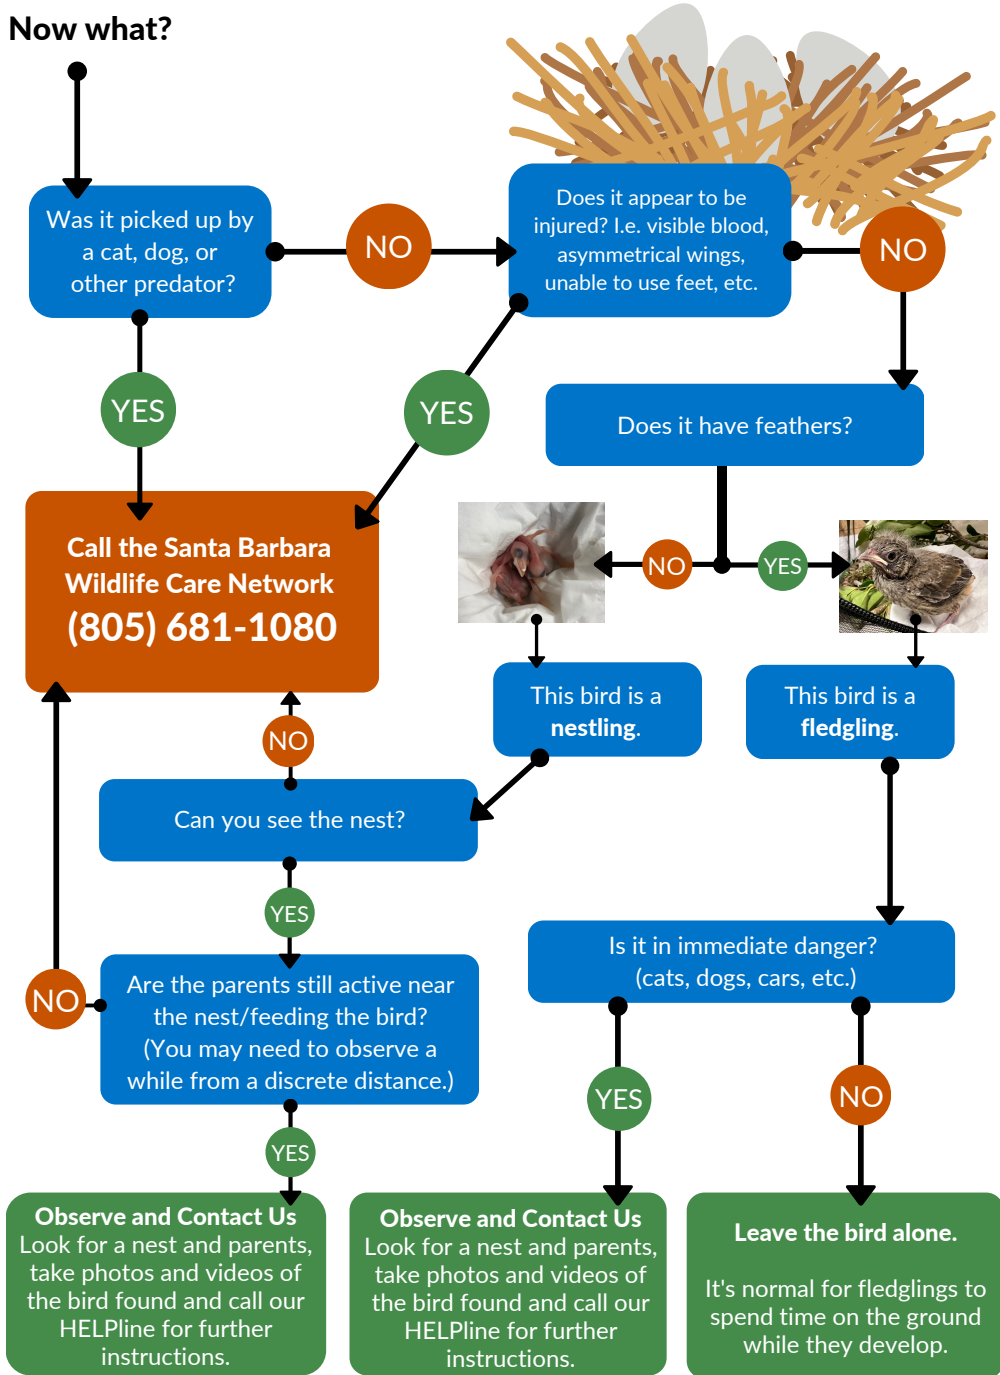

SO YOU FOUND A BABY SONGBIRD

Now what?

STILL UNSURE?
CALL THE HELPLINE:
(805) 681-1080

1460 N. Fairview Ave.
Goleta, CA 93117
www.sbwcn.org

 Santa Barbara
Wildlife Care Network
SAVING & SERVING WILDLIFE SINCE 1988